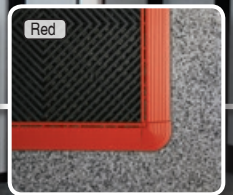

Slide-Lok Garage Floors feature rich colors with high gloss retention. The Slide-Lok Garage Floor Coating technologies are both UV resistant as well as impact and abrasion resistant.

Slide-Lok Garage Floor Coatings can be installed in as little as one day, and are available in 6 standard colors. Custom colors are also available. Contact your local Slide-Lok Dealer today for more information.

Slide-Lok Garage Floor Coatings can be applied at temperatures as low as -20°F (-29°C) to as high as 200°F (93°C).

- **Garage Floors Can Be Installed In As Little As One Day!**
- **Superior Color and Gloss Retention**
- **Broad Range of Chemical Resistance**
- **4x More Abrasion Resistance Than Epoxy**
- **Will Not Yellow or Chalk**
- **Multiple Colors Available**
- **Great For Outdoor Use!**
- **Limited Lifetime Warranty***

SLIDE-LOK®

Floor Mat

Red

Blue

Black

Yellow

Garage Floor Accessories

Rib Trax

Floor Mats

Slide-Lok Garage Floor Mats are perfect for garage floors and workshops where an attractive, nonslip surface is needed. They are easy to assemble and require no adhesives or special tools. Available with a variety of different border colors, Slide-Lok Garage Floor Mats can be color coordinated to fit the decor of your garage or workshop.