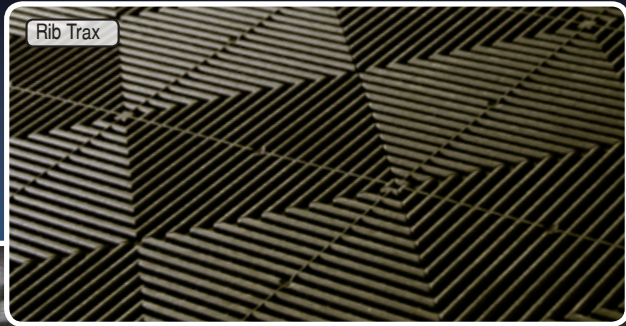

SLIDE-LOK®

Floor Mat

Red

Blue

Black

Yellow

Garage Floor Accessories

Rib Trax

Floor Mats

Slide-Lok Garage Floor Mats are perfect for garage floors and workshops where an attractive, nonslip surface is needed. They are easy to assemble and require no adhesives or special tools. Available with a variety of different border colors, Slide-Lok Garage Floor Mats can be color coordinated to fit the decor of your garage or workshop.